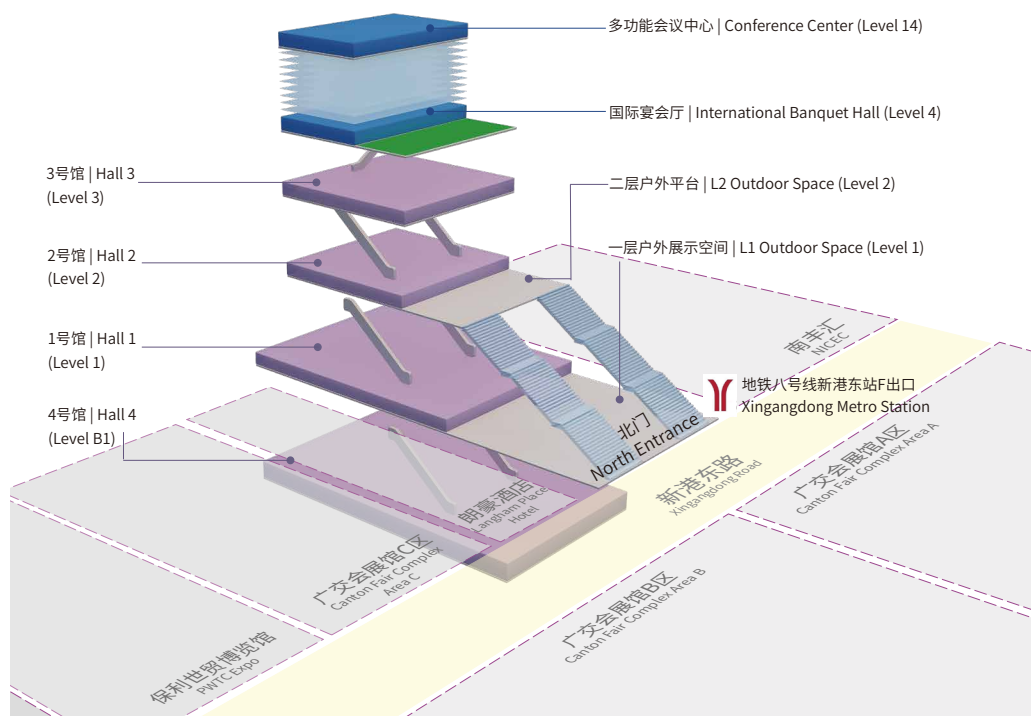

绝佳的区位 CONNECTIVITY

优越的地理位置 Strategic Location

灵感创新展馆（简称 LIC）坐落于广州琶洲会展商圈核心地带，毗邻“中国第一展：广交会”。琶洲配套高效的综合交通网络、具有全国领先水平的创新服务设施、成熟的商业社群，是具有国际影响力的全球会展产业集聚核。琶洲每年举办数百场行业展会，聚集超过 4,000 万国内外客流。

LINGAN Innovation Expo Center (LIC) distinguishes itself as a rising star in the Pazhou CBD – Guangzhou's most developed MICE industry cluster and an emerging high-tech hub. Hundreds of trade fairs are held in Pazhou each year, attracting more than 40 million dedicated buyers. Choose LIC to tap into a world full of exciting business opportunities and present your brand to endless potential clients.

无可比拟的场地

UNIQUE VENUE

灵感创新展馆是集展览、会议、餐饮、户外展示、综合配套服务于一体的创新型现代化展馆。依托优越的地理位置、灵活多样的配套设施、精致的酒店式装潢以及专业展览策划团队，LIC 为各类商业活动提供绝佳的场地定制化解决方案。

LIC is highly flexible and configurable for different styles, themes and budgets. The space can be used separately or combined to accommodate your specific needs.

展馆分布 Hall Plan

专业化高端展馆

Purpose-built Exhibition Center

展馆坐拥一线江景，巨大的落地玻璃墙面与大理石地面相互呼应，整体空间通透明亮，一、二层拥有宽敞的户外展示空间，适合各类大型展品的陈列与现场演示。高端的活动场地，精致的细节设计，专业的场馆配套，彰显不凡匠心和卓绝品质，让到场者臻享极致现场体验，凸显您的品牌形象。

Overlooking the glittering Pearl River, the sumptuous interior of LIC features floor-to-ceiling windows and marble floor that fuses seamlessly with the space and brings more natural light, adding a sophisticated distinction to your events and elevating your brand to a whole new level.

1号馆 | Hall 1

2号馆 | Hall 2

展馆 Venue	楼层 Level	面积 Area	户外展示空间 Outdoor Space	层高 Ceiling Height	承重 Floor Loading
1号馆 Hall 1	1	8,500 m ²	2,500 m ²	7 - 8 m	1 t/m ²
2号馆 Hall 2	2	7,000 m ²	2,800 m ²	7 - 8 m	1 t/m ²
3号馆 Hall 3	3	7,200 m ²	-	7 - 8 m	0.5 t/m ²
4号馆 Hall 4	B1	10,000 m ²	-	7 - 8 m	1.5 t/m ²