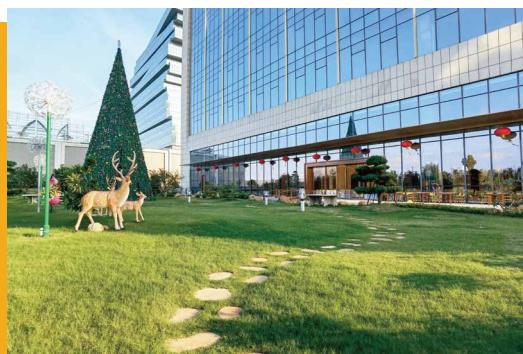

户外空中花园 | Outdoor Garden