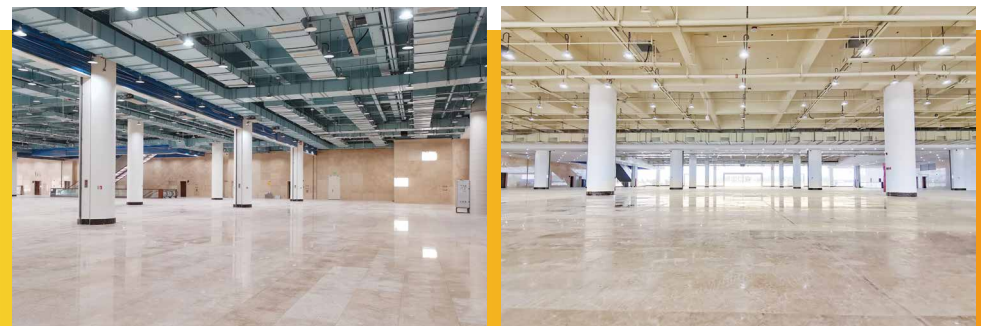

展馆分布 Hall Plan

专业化高端展馆

Purpose-built Exhibition Center

展馆坐拥一线江景，巨大的落地玻璃墙面与大理石地面相互呼应，整体空间通透明亮，一、二层拥有宽敞的户外展示空间，适合各类大型展品的陈列与现场演示。高端的活动场地，精致的细节设计，专业的场馆配套，彰显不凡匠心和卓绝品质，让到场者臻享极致现场体验，凸显您的品牌形象。

Overlooking the glittering Pearl River, the sumptuous interior of LIC features floor-to-ceiling windows and marble floor that fuses seamlessly with the space and brings more natural light, adding a sophisticated distinction to your events and elevating your brand to a whole new level.